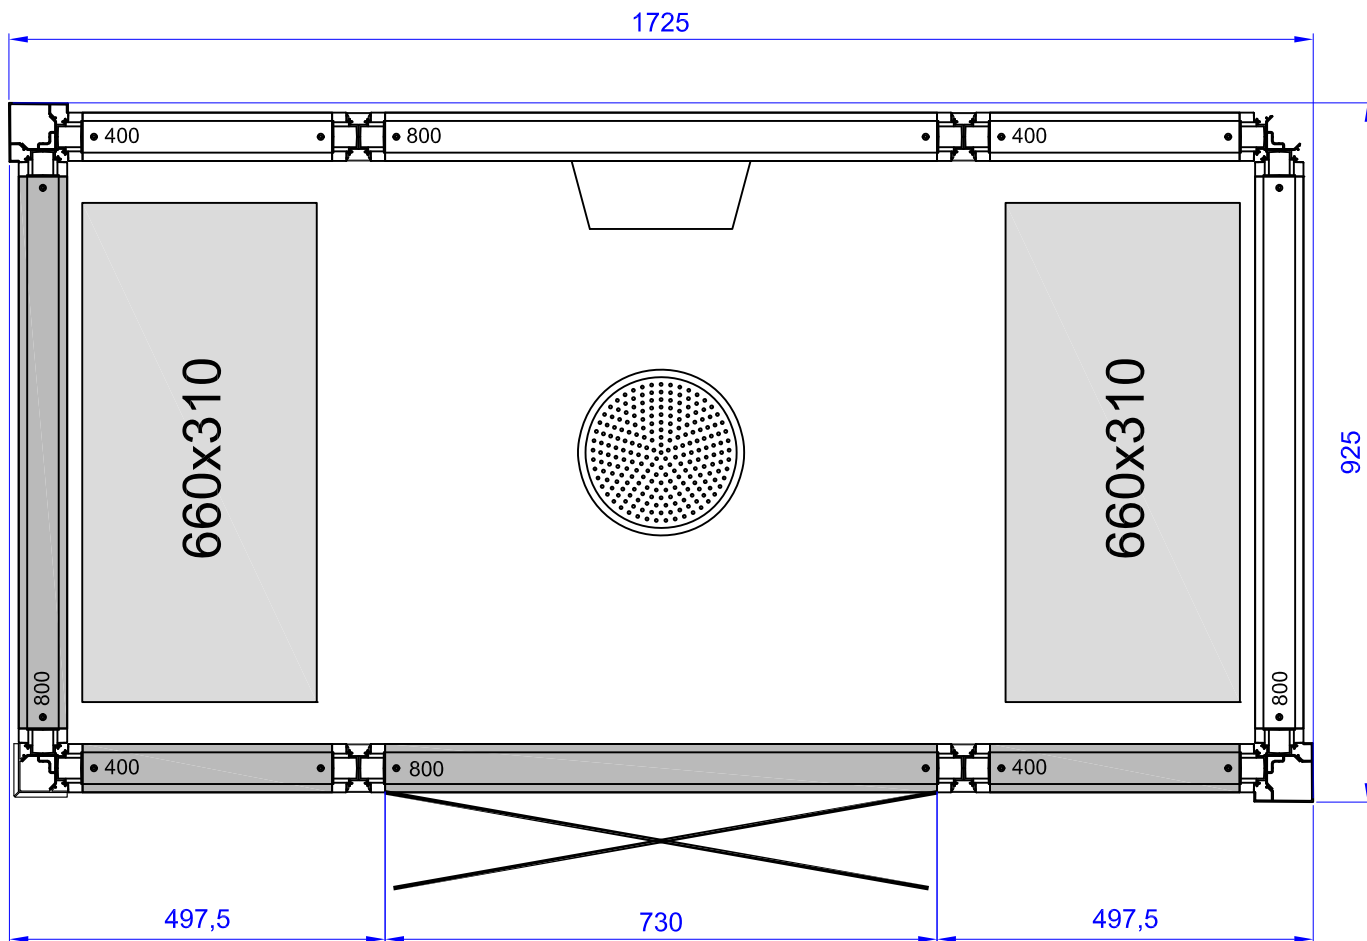

Rev.	Changes and/or mess.-no	Datum	Approved by

Opaque pale glass/Basic
Grönt glas/Basic

Smoke colored glass
Rökfärgat glas

Mood lit section, steam column
Belyst pelarsektion

Glass door with threshold (R or L hinged)
Glasdörr med tröskel (H eller V hängd)

Height: 2090mm

	Tolerance for other dimensions		Material			Article No.	
	Designed by	Drawn by	Approved by	Replaces	Replaced by	Date	Layout 2900 2942
		LH				2018-01-30	Size A4 Scale 1:10
	Description					Page	State
	Panacea 1709 tx/t						
1725x925x2090mm					Drawing No.	Rev.	